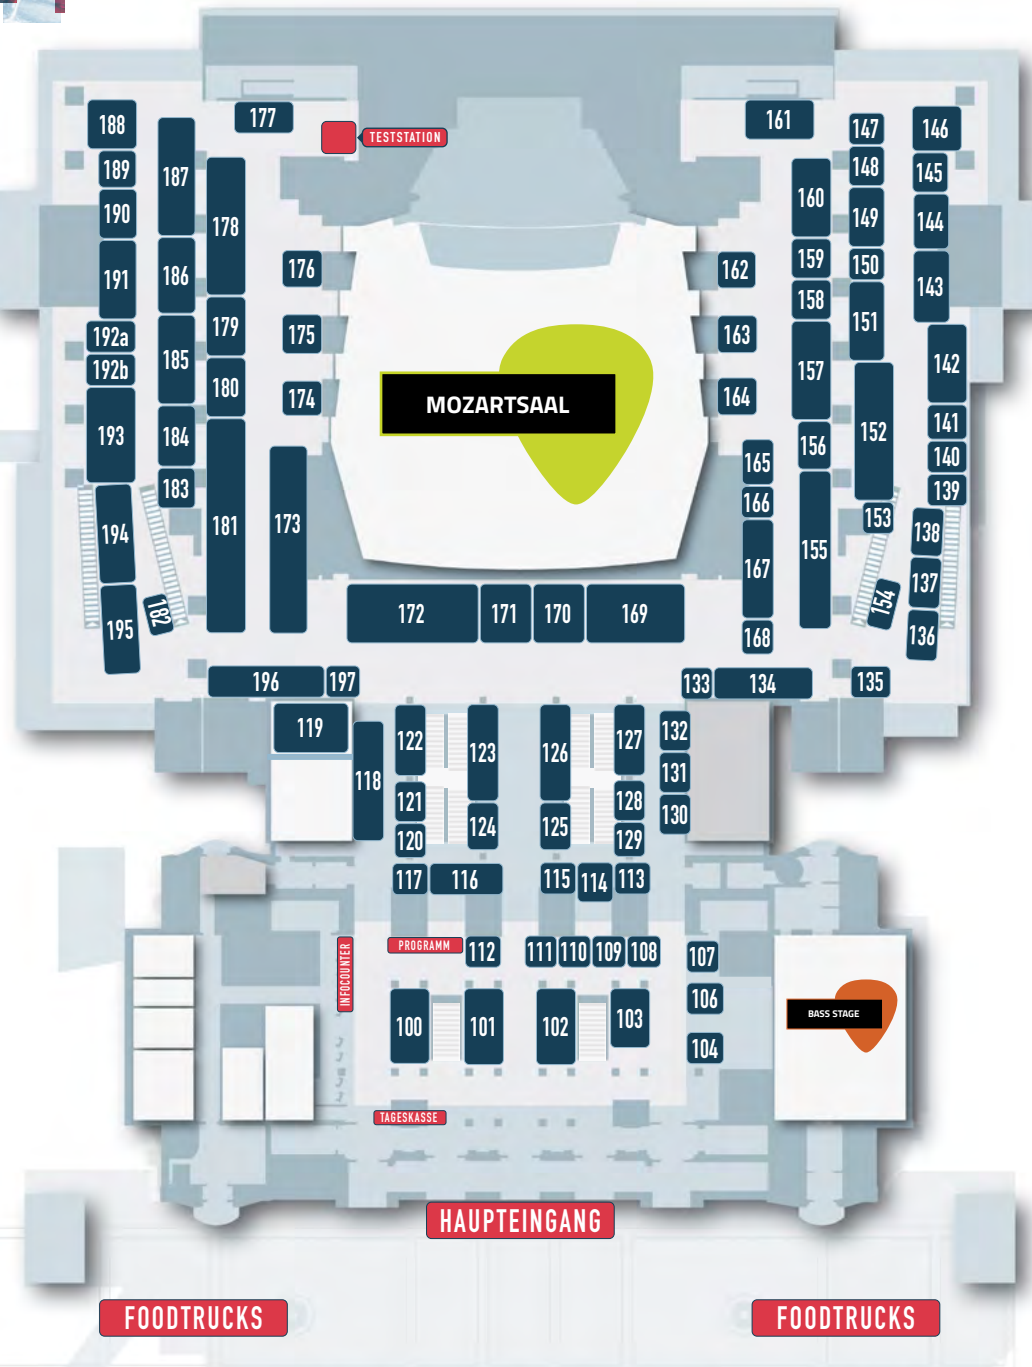

- | | | | |
|------------------------------------|--------------------------------------|---------------------------------------|---------------------------------------|
| 100 RUF Guitars | 140 Aguilar | 155 Rapier | 179 Vs Audio |
| 101 Shark Guitars | 141 Hagstrom | 155 Slick | 180 Boutique Amps Distribution |
| 102 Shark Guitars | 142 Audio Distribution Group | 155 Vintage | 180 Friedman Amplification |
| 103 Sandberg Guitars | 142 CIOKS | 156 Cream T Custom Shop Ltd | 180 Soldano Amplification |
| 104 D-Alen Guitars | 142 Diamond Pedals | 156 Newman Guitars | 180 Synergy Amps |
| 104 Ilianni Guitars | 142 Dreadbox Effects Pedals | 157 iMusicnetwork e.K | 180 Tone King Amps |
| 106 Maruszczuk Instruments | 142 Fulltone USA | 157 Maton Guitars | 181 REVV |
| 107 Tremoline | 142 Jackson Audio | 157 Maybach Guitars | 182 REFERENCE CABLE |
| 108 N-audio | 142 KMA Machines | 158 Almires d.o.o. | 183 Tube WorkShop |
| 109 Fredric Effects | 142 Old Blood Noise Endeavors | 158 JET Guitars | 184 ENGL |
| 110 JAM pedals | 142 Peterson | 159 Siggli Braun - Custom Shop | 185 Haar Guitars |
| 111 Three Bananas | 142 SolidGoldFX | 160 Mayones Guitars & Basses | 185 PRS Guitar |
| 112 Vision Ears | 142 Stringjoy | 160 Velvetrone | 185 session - Das Musikhaus |
| 113 I'm Sound | 142 Tsakalis Audioworks | 161 DV MARK | 186 Cordial GmbH |
| 114 Surfj Industries | 143 IK Multimedia | 161 MARKBASS | 187 CAIG Chemicals |
| 115 EMG | 143 Trondheim Audio Devices | 162 ZENROK guitars | 187 Celestion Loudspeakers |
| 115 No1 Stetch Strap | 143 Warm Audio | 163 Aviator Custom Guitars | 187 FANE Loudspeakers |
| 115 Nobels | 144 D'Addario | 164 Eich Amplification | 187 Jensen Loudspeakers |
| 116 Eventide | 145 Cream Guitars | 165 AmberPickups | 187 Switchcraft |
| 116 Zoom | 146 König & Meyer | 166 Popakademie BW | 187 TAD-Tubes |
| 117 PCProfile | 147 VOLTA Custom | 167 Flattley Pedal | 188 Angel Lopez Guitars |
| 118 Fame | 148 Aristides Guitars | 167 Lehle GmbH | 188 Crafter Guitars |
| 118 Fame | 149 Strandberg Guitars | 167 SUV Pedals | 188 Gold Tone |
| 119 Music Store | 150 Lundgren Pickups | 168 Hearsafe Technologies | 188 J.N Guitars |
| 119 Music Store | 151 Ace Amplification | 169 Ibanez | 188 Laney |
| 120 RODENBERG amplification | 151 Allpedal | 170 Blackstar | 188 Staggs |
| 121 Jozsi Lak Guitars | 151 Caroline Guitar Co | 171 Schecter | 189 ADAM Audio |
| 122 AMANO | 151 Catalinbread | 172 Ampeg | 189 Focusrite |
| 122 RightOn! - Strap | 151 Cicognani Engineerin | 172 Line 6 | 190 EBS Sweden |
| 123 Duesenberg Guitars | 151 Collision Devices | 172 Yamaha | 191 Falken1 |
| 124 ESP | 151 Filling Distribution | 174 RICHTER® | 191 REDSEVEN |
| 125 ESP | 151 Maxon | 175 Wilkinson Guitar Hardware | 191 RM BePhaser |
| 126 Duesenberg Guitars | 151 Providence | 176 Captain Guitar Lounge | 191 Tremmory |
| 127 MGH Guitars | 151 Vemuram | 176 Schröter Amplification | 192a Lava Music |
| 128 Rockinger Guitars | 152 Beetronics | 177 KLOTZ | 192b VOX |
| 129 BHI Guitars | 152 Crazy Tube Circuits | 178 Ashdown | 193 Harley Benton |
| 130 Baguley Guitars | 152 Peavey | 178 Dunlop | 194 Driftwood Amps |
| 131 KODEX AUDIO | 152 Pedaltrain | 178 EKO Guitars | 194 Hapas Guitars |
| 132 JPTR FX | 152 Radial | 178 Hiwatt | 194 Lichtlärm Audio |
| 133 TV Jones | 152 Trace Elliot | 178 NUX | 195 Höfner Guitar & Bass |
| 134 Ortega Guitars | 152 Walrus | 179 DR Strings | 196 Bourgeois Guitars |
| 135 FISCHER AMPS | 153 Grossmann | 179 Harmony | 196 EASTMAN |
| 136 Spector | 154 Looperwerk | 179 Heritage Guitars | 197 901sound |
| 137 FGN | 155 Charlesville | 179 Magneto Guitars | |
| 138 Digitech | 155 Faith | 179 MONO | |
| 139 Cort (Electric) | 155 Leho | 179 Strymon | |
| | 155 Paoletti | | |