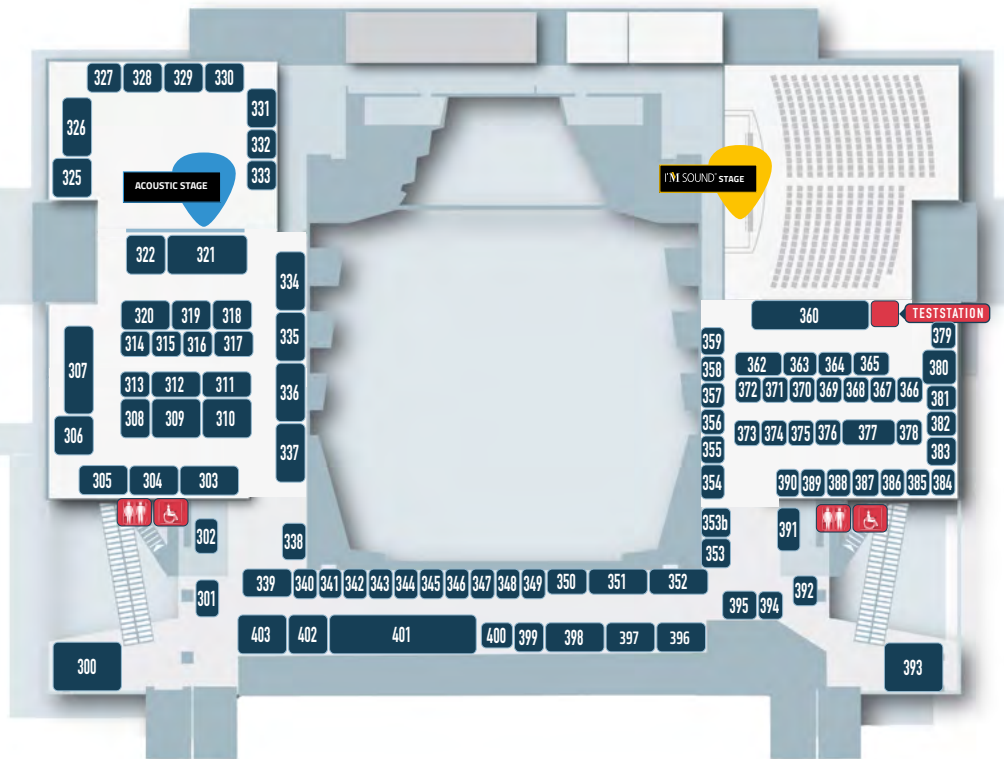

300 Gitano	333 tonholz-shop.de	374 Six To Go
300 Hipstrap	334 Dowina	375 MALINEK INSTRUMENTS
300 Merida	335 BSG Musical Instruments s.r.o.	375 malwood instruments
301 SCHÖNITZ-GITARREN	335 Winkler Woods	376 GWG Acoustic Guitar
302 Alfred Music	336 Furch Guitars	377 OOPEGG
303 Vicente Carrillo Guitars	337 Cordoba Guitars	377 Pi Guitars
304 PRUDENCIO SÁEZ	337 Guild Guitars USA	378 Soulman Pedalboards
305 Antonio De Toledo	338 Guitarras David Peña Vargas	378 SP-Cables
306 Kremona Guitars	338 Guitarras Juan Montes Rodriguez	378 SquarePlug
307 Orange Amplification	338 La Guitarra Flamenca	379 BakeShop Guitars
307 Anchor Guitars	339 ESPEN Tonewoods	380 STEFY LINE SRL
307 GruvGear	340 Oroborus TRAUB Guitars	381 LS guitars
308 Thomastik-Infeld GmbH	341 gypsyguitar	382 FRED'S GUITAR PARTS
309 Hanika Gitarren	341 Mateos	383 AcuraMeister
310 Lakewood Guitars	342 Meigel Guitars	384 Herbst Gitarrenbau
311 CUNTZ GUITARS®	343 plankinstruments	385 Preussguitars
311 SCHATTEN DESIGN Acoustic Pickups	344 Stoll Guitars	386 Oliver Lang Instruments
312 Striebel Gitarrenbau	345 eyestone-guitars	387 Wolfensberger Guitars
313 Quenzel Guitars	346 Acoustic Music Books	388 Richter Instruments
314 Hiramitsu Guitars	347 Guitarras Camps	389 K'mo Guitars
314 Hosco	348 ROZAWOOD	390 Manifatture Fuselli
315 Finger Guitars	349 Canna Guitars	391 AMA Verlag GmbH
316 J.Volkert Gitarrenbau	350 ALHAMBRA GUITARS	391 Edition Margaux
317 Jünger Gitarren	351 Takamine	392 amps4pros
318 AER Music	352 Larrivee	392 udo roesner amps
319 ŠIBA	353 BAM SAS	393 ART & LUTHERIE
320 Madinter - Wood for music	353b Black Mamba Guitars	393 GODIN
320 StewMac	354 3Saiter	393 NORMAN
321 Pro Arte fine acoustics	355 SP CUSTOM GUITARS	393 SEAGULL
321 Tyrone	356 Tornberg Guitars	394 BattistonGuitar
322 GUITARRAS ESTEVE	357 Lucenò Guitars	395 Drumport StompTech
322 Guitarras Juan Hernandez	358 Heeres Guitars	396 Cort (Acoustic)
322 Manuel Adalid Luthier	359 JR Instruments	397 Walden
323 APC Instrumentos	360 Gordon Smith	398 Breedlove
325 MADERAS BARBER S.L	360 The Auden	398 Tanglewood
326 Martinez Guitars	362 KTAR	399 G7th, The Capo Company
327 SANTANA	363 CULT.	400 Atelier du Chien Bleu
327 Tyma	365 Shellex - Musikparts	401 Baton Rouge Guitar
328 Hora	366 Balaguer Guitars	401 Cole Clark Guitars
329 Homestead Guitars	367 Inverse guitars	401 Duke Guitars
329 Javatar Guitars	369 DUPONT GUITARS	401 La Mancha Guitars
330 Natasha Guitars	370 Peter Bachmaier - PB Guitars	401 Reinhardt GmbH
331 Tonewood Switzerland	371 Emfit Ltd	402 Manuel Rodriguez Guitarras
332 Klangio	372 Nicolas Perez Luthier	403 Ovation Guitars
333 deutsches-Tonholz	373 Neti Neti