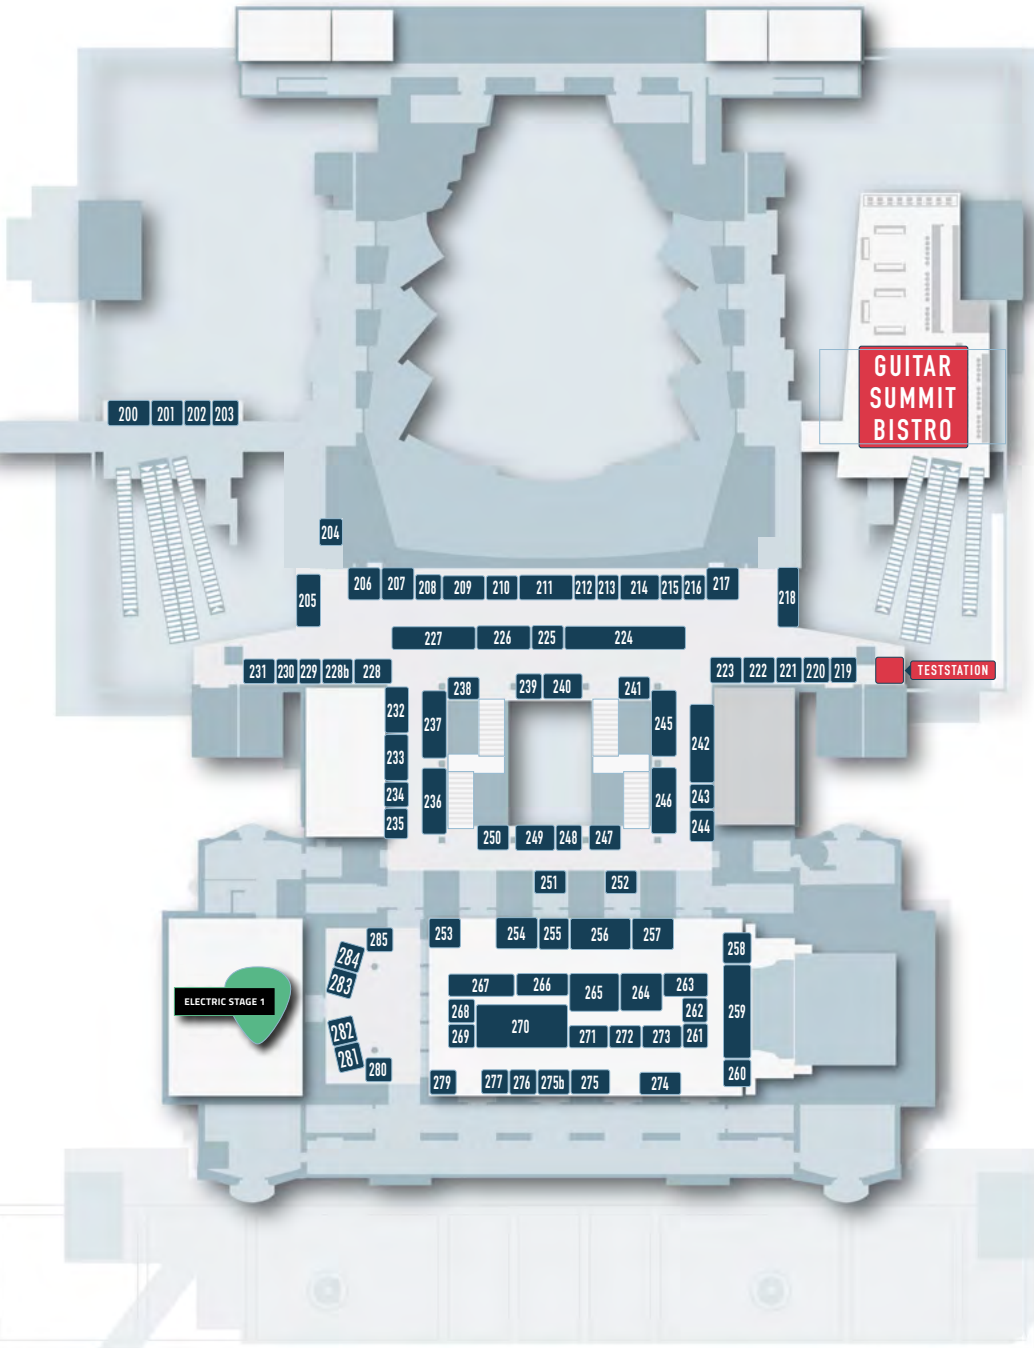

- | | | | |
|------------------------------------|--------------------------------------|---------------------------------------|---------------------------------------|
| 100 RUF Guitars | 140 Aguilar | 155 Rapier | 179 Vs Audio |
| 101 Shark Guitars | 141 Hagstrom | 155 Slick | 180 Boutique Amps Distribution |
| 102 Shark Guitars | 142 Audio Distribution Group | 155 Vintage | 180 Friedman Amplification |
| 103 Sandberg Guitars | 142 CIOKS | 156 Cream T Custom Shop Ltd | 180 Soldano Amplification |
| 104 D-Alen Guitars | 142 Diamond Pedals | 156 Newman Guitars | 180 Synergy Amps |
| 104 Ilianni Guitars | 142 Dreadbox Effects Pedals | 157 iMusicnetwork e.K | 180 Tone King Amps |
| 106 Maruszczuk Instruments | 142 Fulltone USA | 157 Maton Guitars | 181 REVV |
| 107 Tremoline | 142 Jackson Audio | 157 Maybach Guitars | 182 REFERENCE CABLE |
| 108 N-audio | 142 KMA Machines | 158 Almires d.o.o. | 183 Tube WorkShop |
| 109 Fredric Effects | 142 Old Blood Noise Endeavors | 158 JET Guitars | 184 ENGL |
| 110 JAM pedals | 142 Peterson | 159 Siggli Braun - Custom Shop | 185 Haar Guitars |
| 111 Three Bananas | 142 SolidGoldFX | 160 Mayones Guitars & Basses | 185 PRS Guitar |
| 112 Vision Ears | 142 Stringjoy | 160 Velvetrone | 185 session - Das Musikhaus |
| 113 I'm Sound | 142 Tsakalis Audioworks | 161 DV MARK | 186 Cordial GmbH |
| 114 Surfj Industries | 143 IK Multimedia | 161 MARKBASS | 187 CAIG Chemicals |
| 115 EMG | 143 Trondheim Audio Devices | 162 ZENROK guitars | 187 Celestion Loudspeakers |
| 115 No1 Stetch Strap | 143 Warm Audio | 163 Aviator Custom Guitars | 187 FANE Loudspeakers |
| 115 Nobels | 144 D'Addario | 164 Eich Amplification | 187 Jensen Loudspeakers |
| 116 Eventide | 145 Cream Guitars | 165 AmberPickups | 187 Switchcraft |
| 116 Zoom | 146 König & Meyer | 166 Popakademie BW | 187 TAD-Tubes |
| 117 PCProfile | 147 VOLTA Custom | 167 Flattley Pedal | 188 Angel Lopez Guitars |
| 118 Fame | 148 Aristides Guitars | 167 Lehle GmbH | 188 Crafter Guitars |
| 118 Fame | 149 Strandberg Guitars | 167 SUV Pedals | 188 Gold Tone |
| 119 Music Store | 150 Lundgren Pickups | 168 Hearsafe Technologies | 188 J.N Guitars |
| 119 Music Store | 151 Ace Amplification | 169 Ibanez | 188 Laney |
| 120 RODENBERG amplification | 151 Allpedal | 170 Blackstar | 188 Staggs |
| 121 Jozsi Lak Guitars | 151 Caroline Guitar Co | 171 Schecter | 189 ADAM Audio |
| 122 AMANO | 151 Catalinbread | 172 Ampeg | 189 Focusrite |
| 122 RightOn! - Strap | 151 Cicognani Engineerin | 172 Line 6 | 190 EBS Sweden |
| 123 Duesenberg Guitars | 151 Collision Devices | 172 Yamaha | 191 Falken1 |
| 124 ESP | 151 Filling Distribution | 174 RICHTER® | 191 REDSEVEN |
| 125 ESP | 151 Maxon | 175 Wilkinson Guitar Hardware | 191 RM BePhaser |
| 126 Duesenberg Guitars | 151 Providence | 176 Captain Guitar Lounge | 191 Tremmory |
| 127 MGH Guitars | 151 Vemuram | 176 Schröter Amplification | 192a Lava Music |
| 128 Rockinger Guitars | 152 Beetronics | 177 KLOTZ | 192b VOX |
| 129 BHI Guitars | 152 Crazy Tube Circuits | 178 Ashdown | 193 Harley Benton |
| 130 Baguley Guitars | 152 Peavey | 178 Dunlop | 194 Driftwood Amps |
| 131 KODEX AUDIO | 152 Pedaltrain | 178 EKO Guitars | 194 Hapas Guitars |
| 132 JPTR FX | 152 Radial | 178 Hiwatt | 194 Lichtlärm Audio |
| 133 TV Jones | 152 Trace Elliot | 178 NUX | 195 Höfner Guitar & Bass |
| 134 Ortega Guitars | 152 Walrus | 179 DR Strings | 196 Bourgeois Guitars |
| 135 FISCHER AMPS | 153 Grossmann | 179 Harmony | 196 EASTMAN |
| 136 Spector | 154 Looperwerk | 179 Heritage Guitars | 197 901sound |
| 137 FGN | 155 Charlesville | 179 Magneto Guitars | |
| 138 Digitech | 155 Faith | 179 MONO | |
| 139 Cort (Electric) | 155 Leho | 179 Strymon | |
| | 155 Paoletti | | |